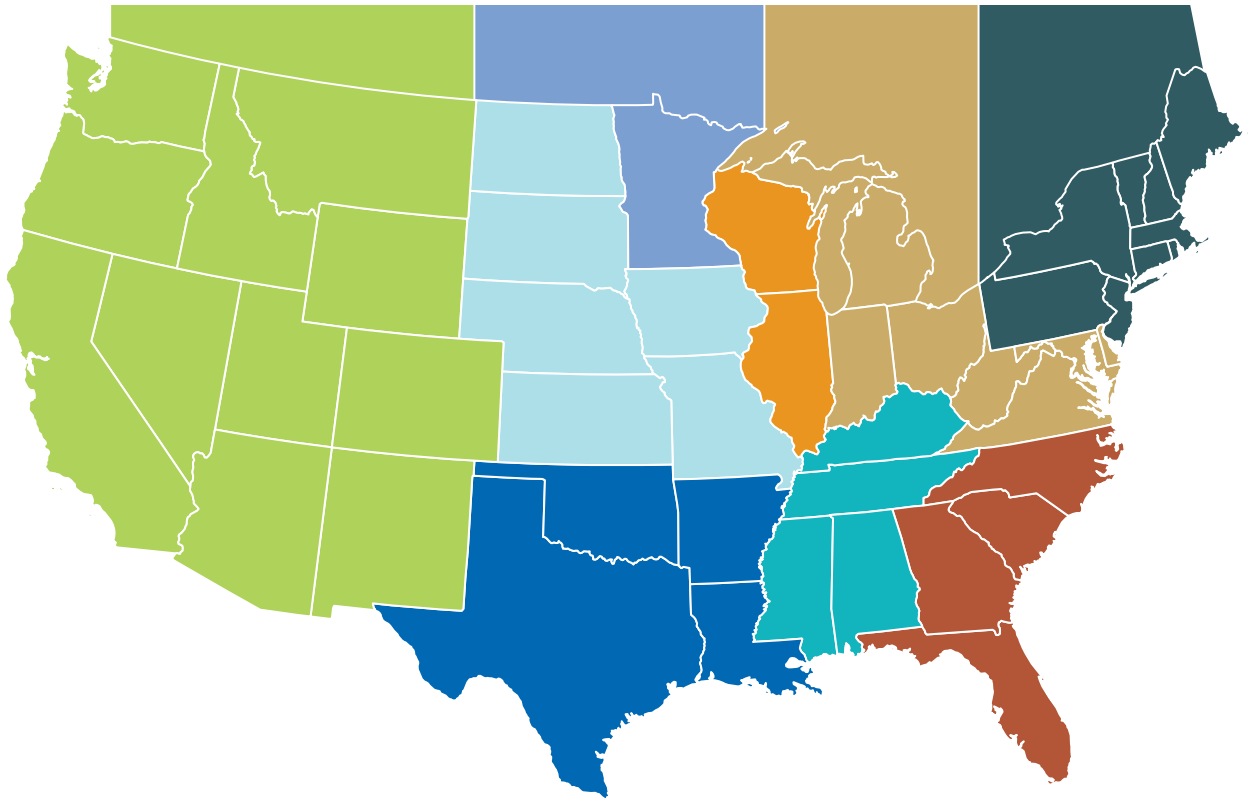

foam supplies, inc.

4387 North Rider Trail | Earth City, Missouri 63045
phone +1.314.344.3330 | fax +1.314.344.3331
toll free +1.800.325.4875 | www.foamsupplies.com

Dwight Ashmore

South Region

contact: 817-501-4486